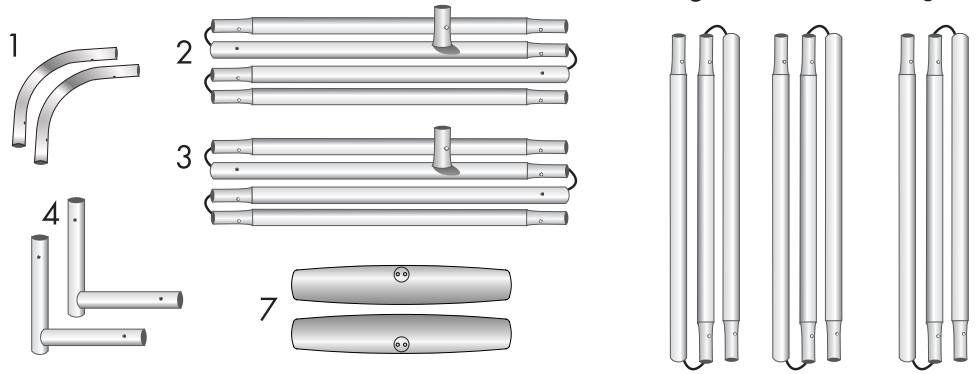

Product Parts

- 1 - Top Corner Poles (x2)
- 2 - Top Pole
- 3 - Bottom Pole
- 4 - Bottom Corner Poles (x2)
- 5 - Left & Right Poles (x2)
- 6 - Vertical Middle Pole
- 7 - Feet (x2)

Place all product parts into Carry Case and store in a cool dry location. Recommended for indoor use only. Machine wash on gentle cycle using mild detergent. Tumble Dry No Heat. Do NOT dry clean, Do NOT Iron.