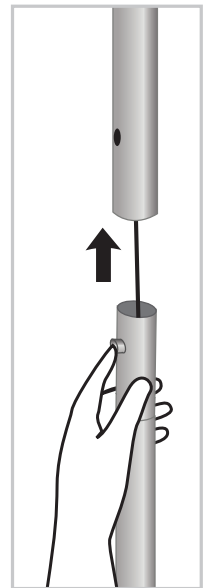

Product Parts

- 1 - Top Corner Poles (x2)
- 2 - Top Pole
- 3 - Bottom Pole
- 4 - Bottom Corner Poles (x2)
- 5 - Left & Right Poles (x2)
- 6 - Vertical Middle Pole
- 7 - Feet (x2)

Place all product parts into Carry Case and store in a cool dry location. Recommended for indoor use only. Machine wash on gentle cycle using mild detergent. Tumble Dry No Heat. Do NOT dry clean, Do NOT Iron.