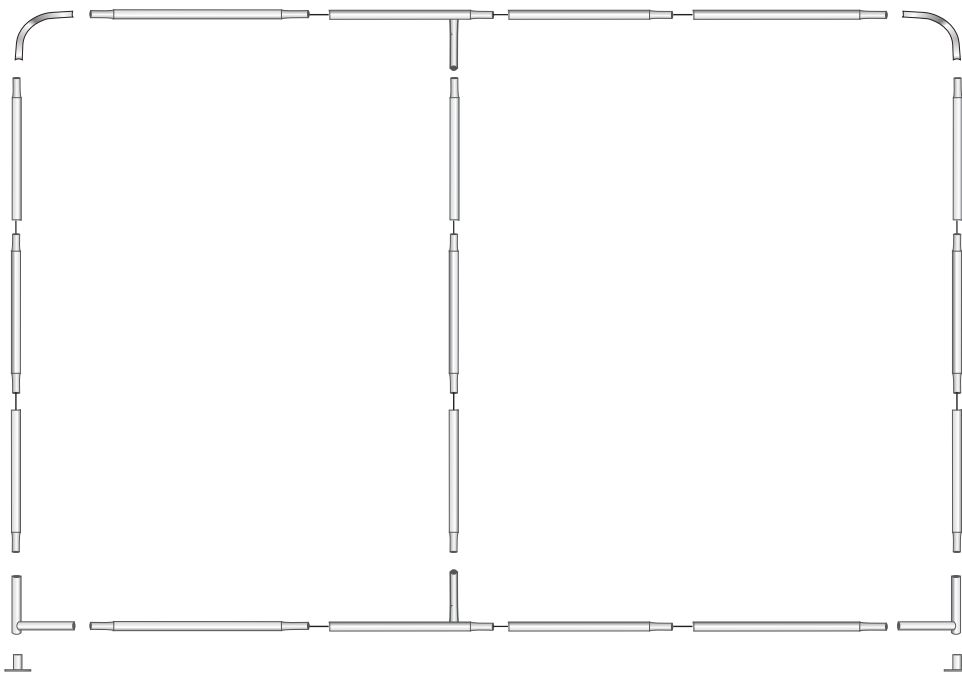

Product Parts

- 1 - Top Corner Poles (x2)
- 2 - Top Pole
- 3 - Bottom Pole
- 4 - Bottom Corner Poles (x2)
- 5 - Left & Right Poles (x2)
- 6 - Vertical Middle Pole
- 7 - Feet (x2)

Place all product parts into Carry Case and store in a cool dry location. Recommended for indoor use only. Machine wash on gentle cycle using mild detergent. Tumble Dry No Heat. Do NOT dry clean, Do NOT Iron.